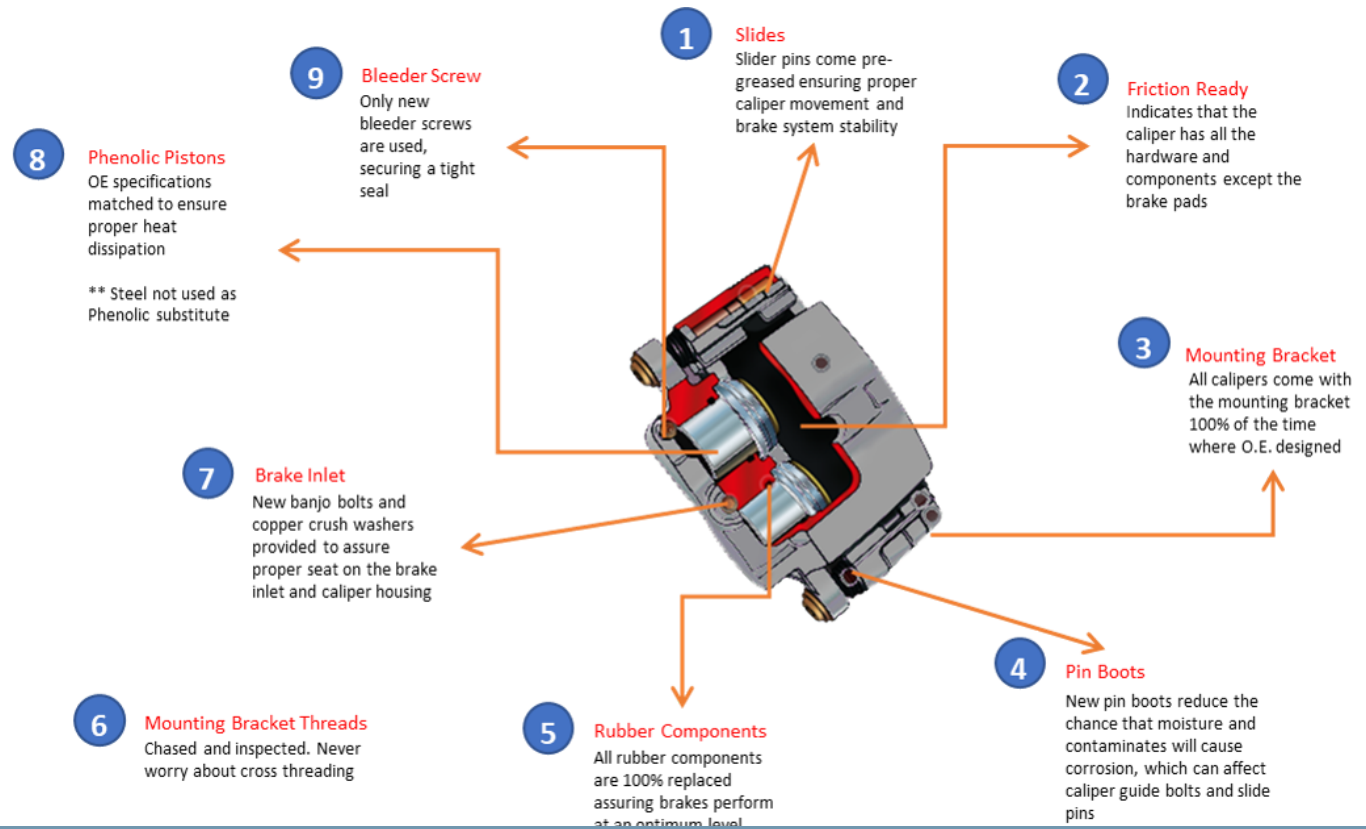

- Motor Coaches
- Fire Trucks
- Waste

Heavy Duty Braking Options

- Designed for performance in extreme conditions
- Lighter weight
- Internal cooling due to increased air flow
- Shorter stopping distance
- Elimination of Brake Fade
- Longer service life of friction material
- Reduced potential for Compliance, Safety, Accountability (CSA) violations

Hydraulic Brake Caliper Features & Benefits

Semi-Loaded Caliper Advantage

1. Choice of Friction (WD & Tech)

- Reducing Caliper Shelf Costs
- Reducing inventory duplication

2. Ready for Installation (Tech)

- Bracket attached for mounting to vehicle
- Just add friction choice

3. No Surprises (WD & Tech)

- OEM Specific hardware included
- No back and forth trips to the toolbox

4. Quality Assured (WD & Tech)

- Brake Caliper backed by limited lifetime warranty

5. **16 SKUS** Available for this program