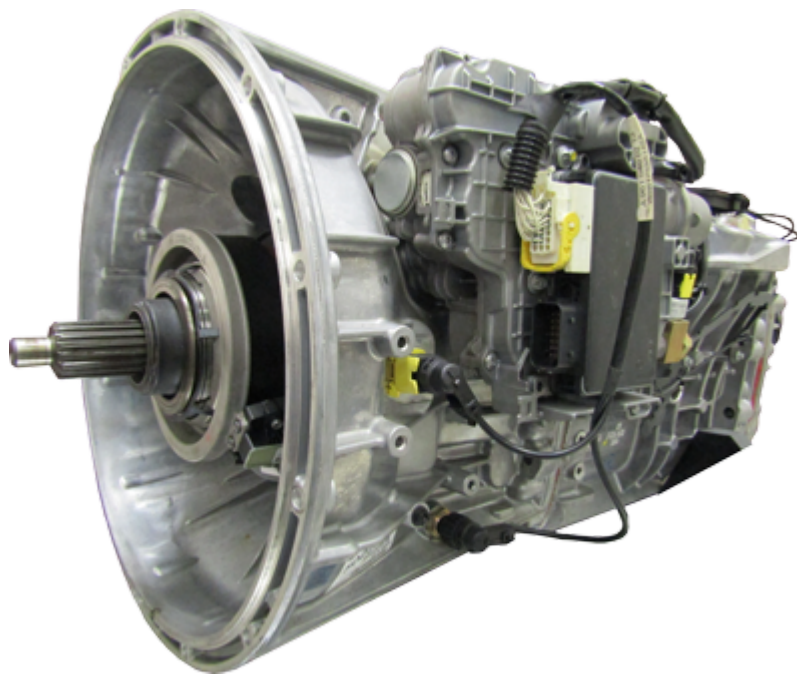

Transmission - DT12 CO2

Remanufactured Transmissions

- Detroit Reman Transmissions are remanufactured with 100% genuine Detroit content, incorporated with the latest design updates, and dynamometer tested to ensure the quality is like that of a new unit.

Standard Remanufactured Transmission

- 100% Disassembly – Best preparation for cleaning and parts inspection.
- Cleaning Process – Steam cleaned and washed; Shot-Peened and wiped washed.
- Inspection – All parts individually examined and/or gauged. Every Core, Gear, and Shaft measured to exact original specifications.
- New Parts – All wearable items replaced with new parts, every time.
- Testing – 100% tested using the same tests as new units.

Top Movers - Detroit DT 12 CO2 Transmissions

Part Number	Part Description
DGT DT12-OA2CS-01R	Reman, DT12 Transmission, CO2, Over Drive, Model A, With Cooler, Single Clutch
DGT DT12-DA2CS-01R	Reman, DT12 Transmission, CO2, Direct Drive, Model A, With Cooler, Single Clutch
DGT DT12-DA3CS-01R	Reman, DT12 Transmission, CO2, Direct Drive, Model A, With Cooler, Single Clutch
DGT DT12-OA3CS-01R	Reman, DT12 Transmission, CO2, Over Drive, Model A, With Cooler, Single Clutch
DGT DT12-DA2NS-01R	Reman, DT12 Transmission, CO2, Direct Drive, Model A, Without Cooler, Single Clutch
DGT DT12-DB2CS-01R	Reman, DT12 Transmission, CO2, Direct Drive, Model B, With Cooler, Single Clutch
DGT DT12-DB2NS-01R	Reman, DT12 Transmission, CO2, Direct Drive, Model B, Without Cooler, Single Clutch
DGT DT12-OA2CD-01R	Reman, DT12 Transmission, CO2, Over Drive, Model A, With Cooler, Double Clutch
DGT DT12-OA3CD-01R	Reman, DT12 Transmission, CO2, Over Drive, Model A, With Cooler, Double Clutch, Downspeeding
DGT DT12-OB2CS-01R	Reman, DT12 Transmission, CO2, Over Drive, Model B, With Cooler, Single Clutch