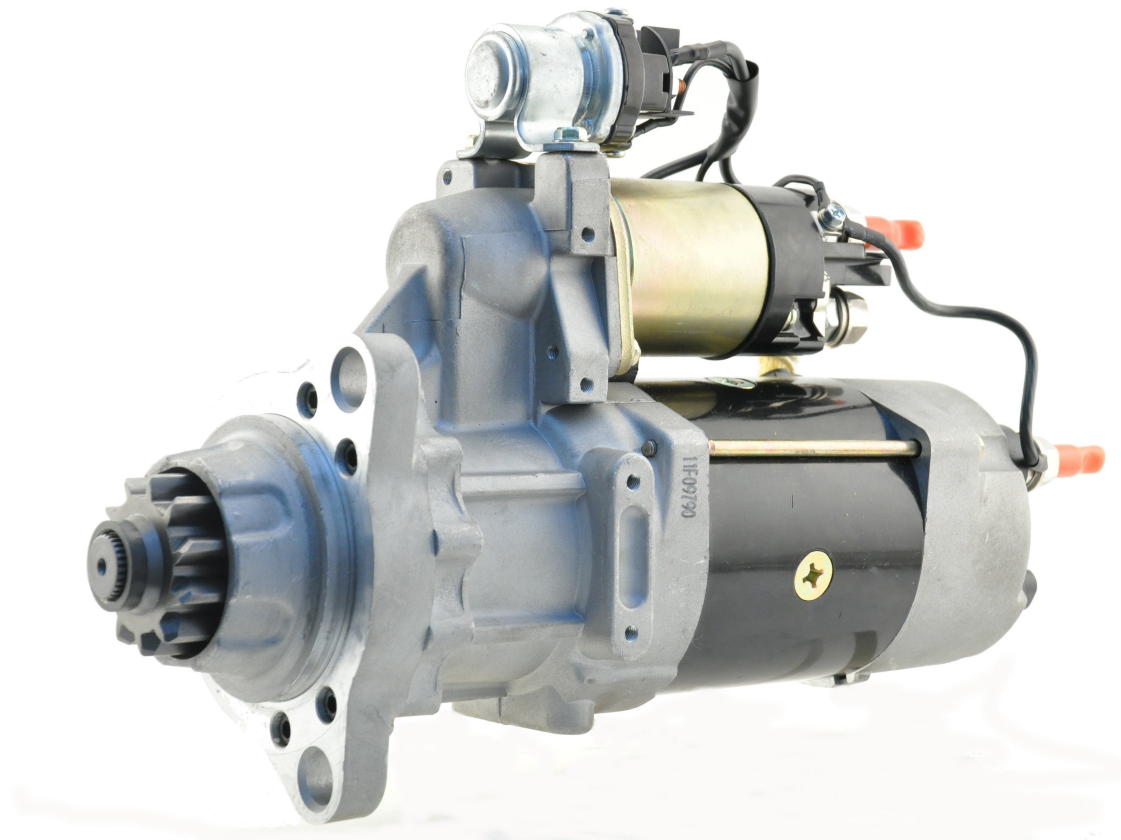

ALLIANCE STARTERS

General Product Information