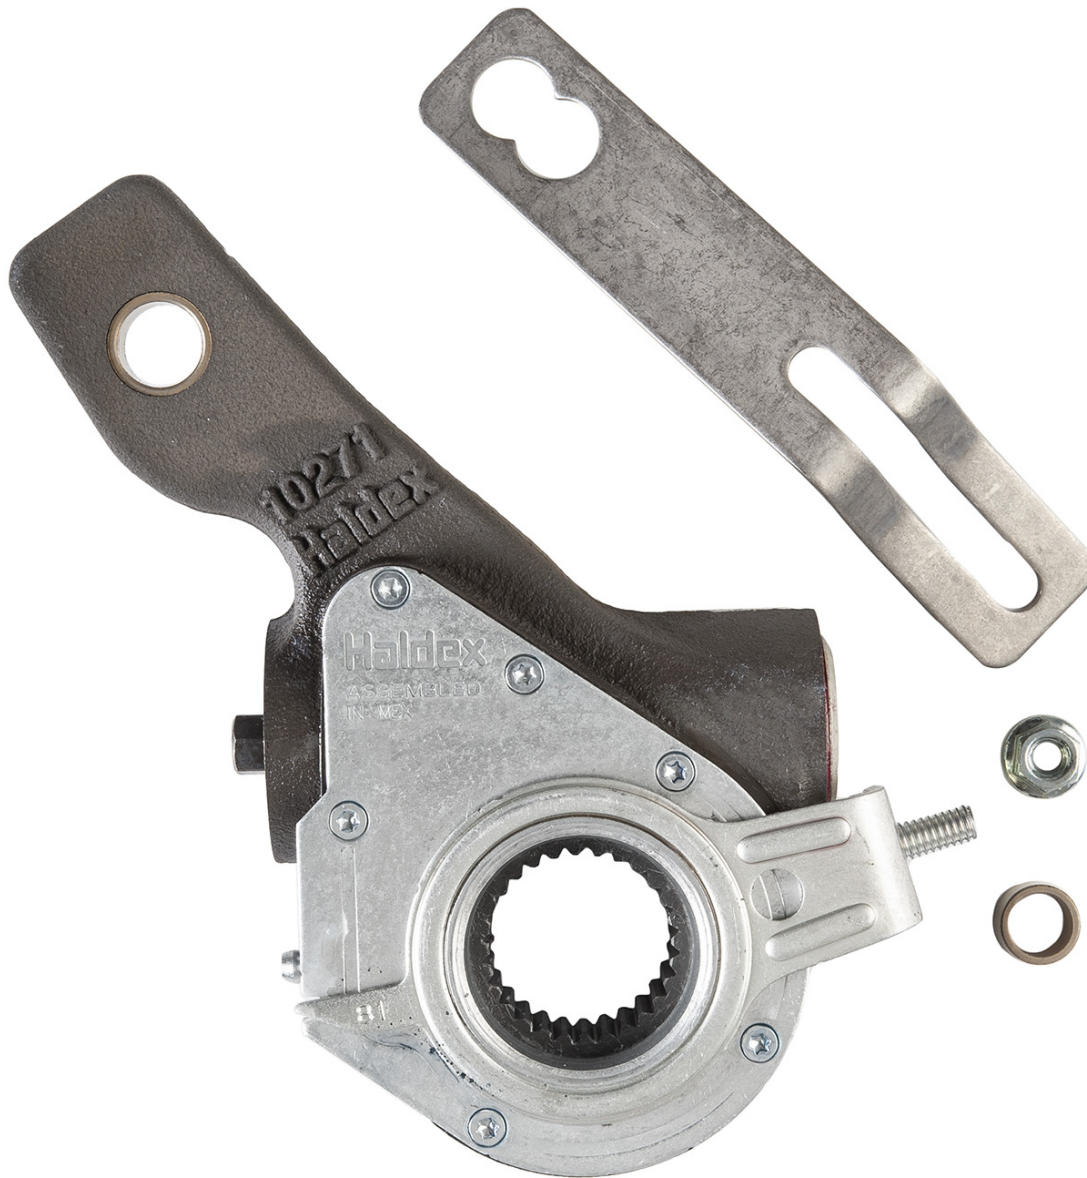

PARTS CAP

Haldex Automatic Brake Adjusters

Haldex Original Brake Adjusters and Haldex Self-setting Automatic Brake Adjusters

Haldex Website (<https://www.haldex.com/en/north-america/>)

Automatic Brake Adjusters Product Information (<https://www.haldex.com/en/north-america/support/literature-documents/?ConnectedTos=59267>)

[The Original Clearance Sensing Brake Adjuster](#)

Haldex AA1 Automatic Brake Adjusters +

- Constantly maintains brake lining to drum clearance
- Completely sealed to prevent corrosion from entering rubber boots
- Grease fitting makes for easy & smooth new grease application
- Adjusts on brake release to minimize wear & tear on gears
- Installation indicator confirms correct installation
- Heat-treated components reduce internal wear and provide longer service life
- Compatible with all major brand clevises
- Chrome-moly gears and a buttress tooth configuration on the gears reduce stress and prolong service life
- 1,000,000 Mile, 6-year on-highway warranty

Haldex S-ABA Automatic Brake Adjusters

- Incorporates all AA1 high standard features
- Centralized clutch and unique self-setting design
- Visual Stroke Indicator(VSI) options available for installation identification & out-of-stroke condition
- Allows for control arm to be set at any angle from -16° to 124°

Top Movers

Part Number	Adjuster Type	Application Information
HDX 40010212	AA1	Truck/Trailer
HDX 40010211	AA1	Truck/Trailer
HDX 40010144	AA1	Truck/Trailer
HDX 40010141	AA1	Truck/Trailer
HDX 40010143	AA1	Truck/Trailer
HDX 40010216	AA1	Truck/Trailer
HDX 40010140	AA1	Truck/Trailer
HDX 40010155	AA1	Truck/Trailer
HDX 40020212	S-ABA	Truck/Trailer