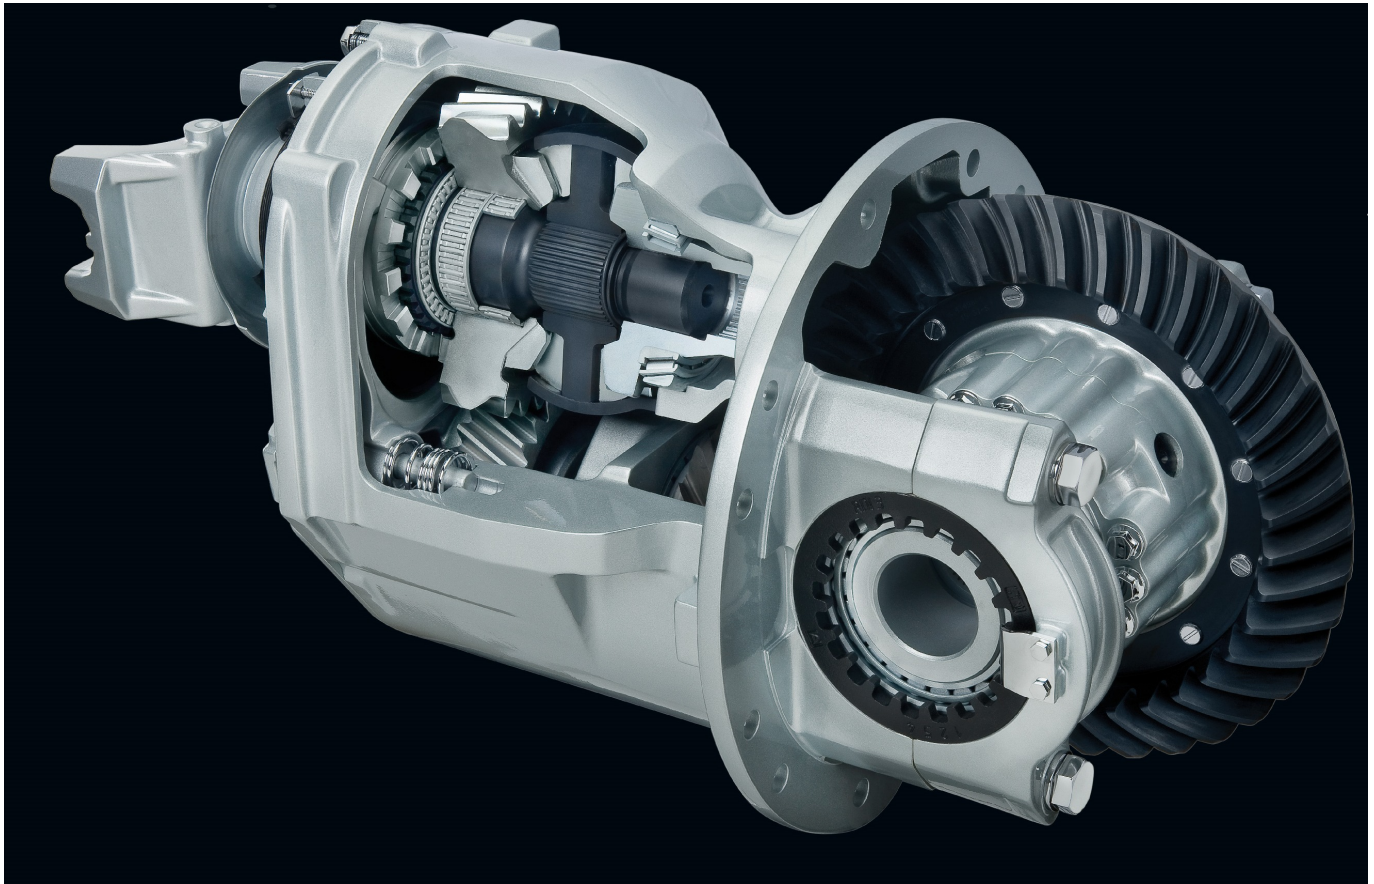

PARTS CAP

---

## Meritor® Differential Carrier Assemblies

Reman Differentials - 14Xs, 145s & 160s

MeritorPartsXpress.com is a 24-hour aftermarket service tool that helps customers find the parts and information they need to keep trucks on the road. The following links assist in locating the right product from our full product offering.