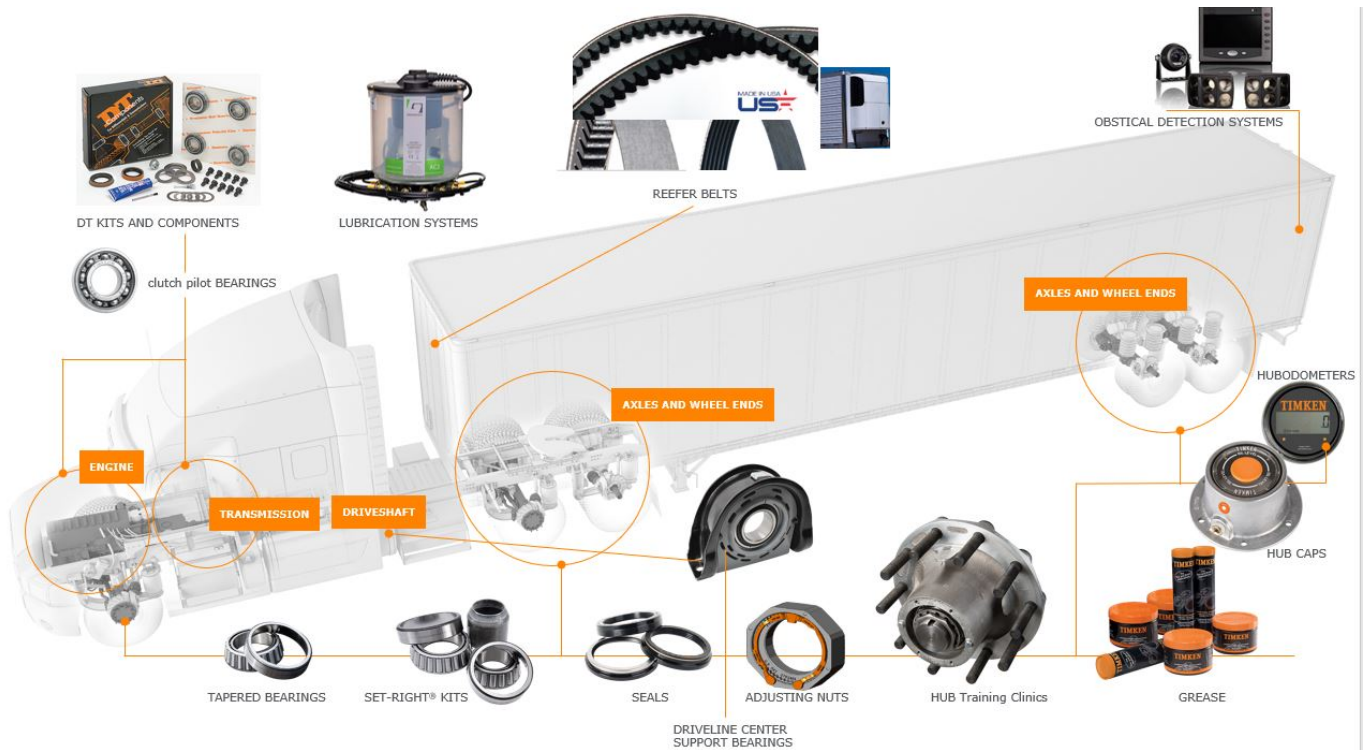

## Timken Bearings

Timken® engineered bearings feature precision tolerances, proprietary internal geometries and quality materials.

Extend **MAINTENANCE INTERVALS** - Specify Timken Set-Right® kits for consistent and accurate setting to optimize bearing and seal life.

**MITIGATE RISK** - Consistently inspect and lubricate with Timken 154 Grease™ to extend

Timken Tricks of the Trade – Insta...

What's New? Timken Loaded Hubs (<https://www.timken.com/commercial-vehicles/>)