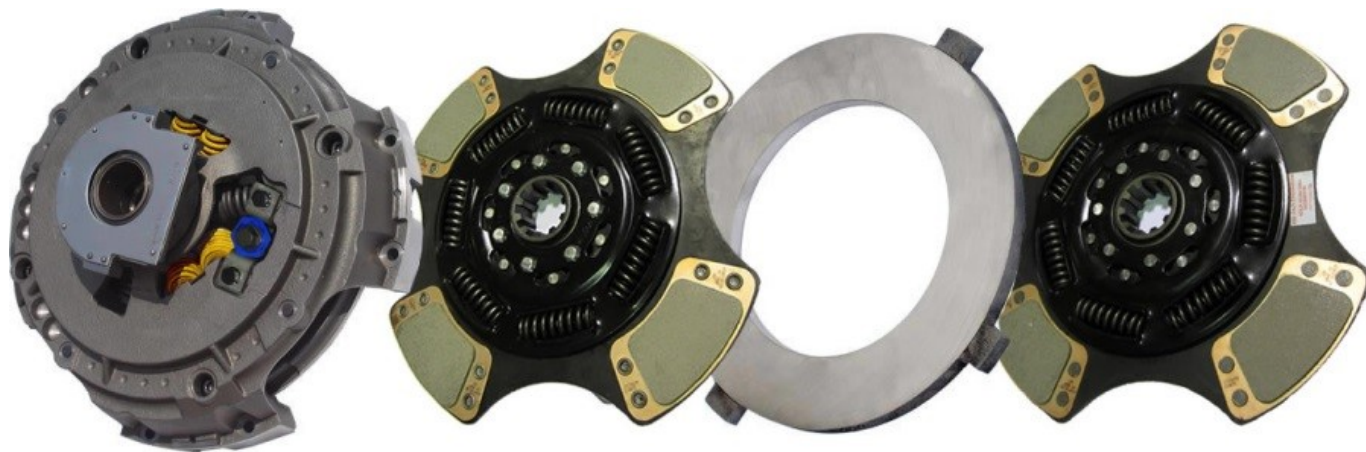

IATCO ILLINOIS AUTO TRUCK CO., INC.

IATCO Clutch Program

The most complete line of NEW clutch assemblies, supplemental clutch parts and flywheels for class 6, 7 & 8 vehicles.

Product Highlights

[NEW Clutches, No Core](#)

Part Number	O.E.M. Reference	Part Description
IAT 208925 82	308925-82, 208925-82, 108925-82AM	CLUTCH, 15-1/2" X 2" EE, 3600/1700 FT LB
IAT 122002 35A	122002-35A	CLUTCH, 15-1/2" X 2" MS, 4200/1850 FT LB
IAT 208925 51	308925-51, 208925-51, 108935-51AM	CLUTCH, 15-1/2" X 2" EE, 3600/1760 FT LB
IAT 209701 51	309701-51, 209701-51, 109701-51AM	CLUTCH, 15-1/2" X 2" SA, 3600/1760 FT LB
IAT 209701 82	309701-82, 209701-82, 109701-82AM	CLUTCH, 15-1/2" X 2" SA, 3600/1700 FT LB
IAT 308925 25	308925-25, 208925-25, 108925-25AM	CLUTCH, 15-1/2" X 2" EE, 4000/2050 FT LB
IAT 309701 25	309701-25, 209701-25, 109701-25AM	CLUTCH, 15-1/2" X 2" SA, 4000/2050 FT LB
IAT K4489CL	A02-82500-001, A02-14027-008, A02-14135-000, K-4489CL	Clutch, 430mm, DT12
IAT A0032502115	A 003 250 21 15, 6482 000 218, K-4515CL	DT12 Clutch Actuator
IAT K2468	K-2468	Clutch Installation Kit, RT Series
IAT K3600	K-3600	Clutch Installation Kit, FR Series
IAT 127760	127760	2" Torque Limiting Clutch Brake
IAT BK313	BK-313	2" Hinged Clutch Brake
IAT 105C137	105C-137	Standard Clutch Fork
IAT A7786	A-7786	Hydraulic Clutch Fork